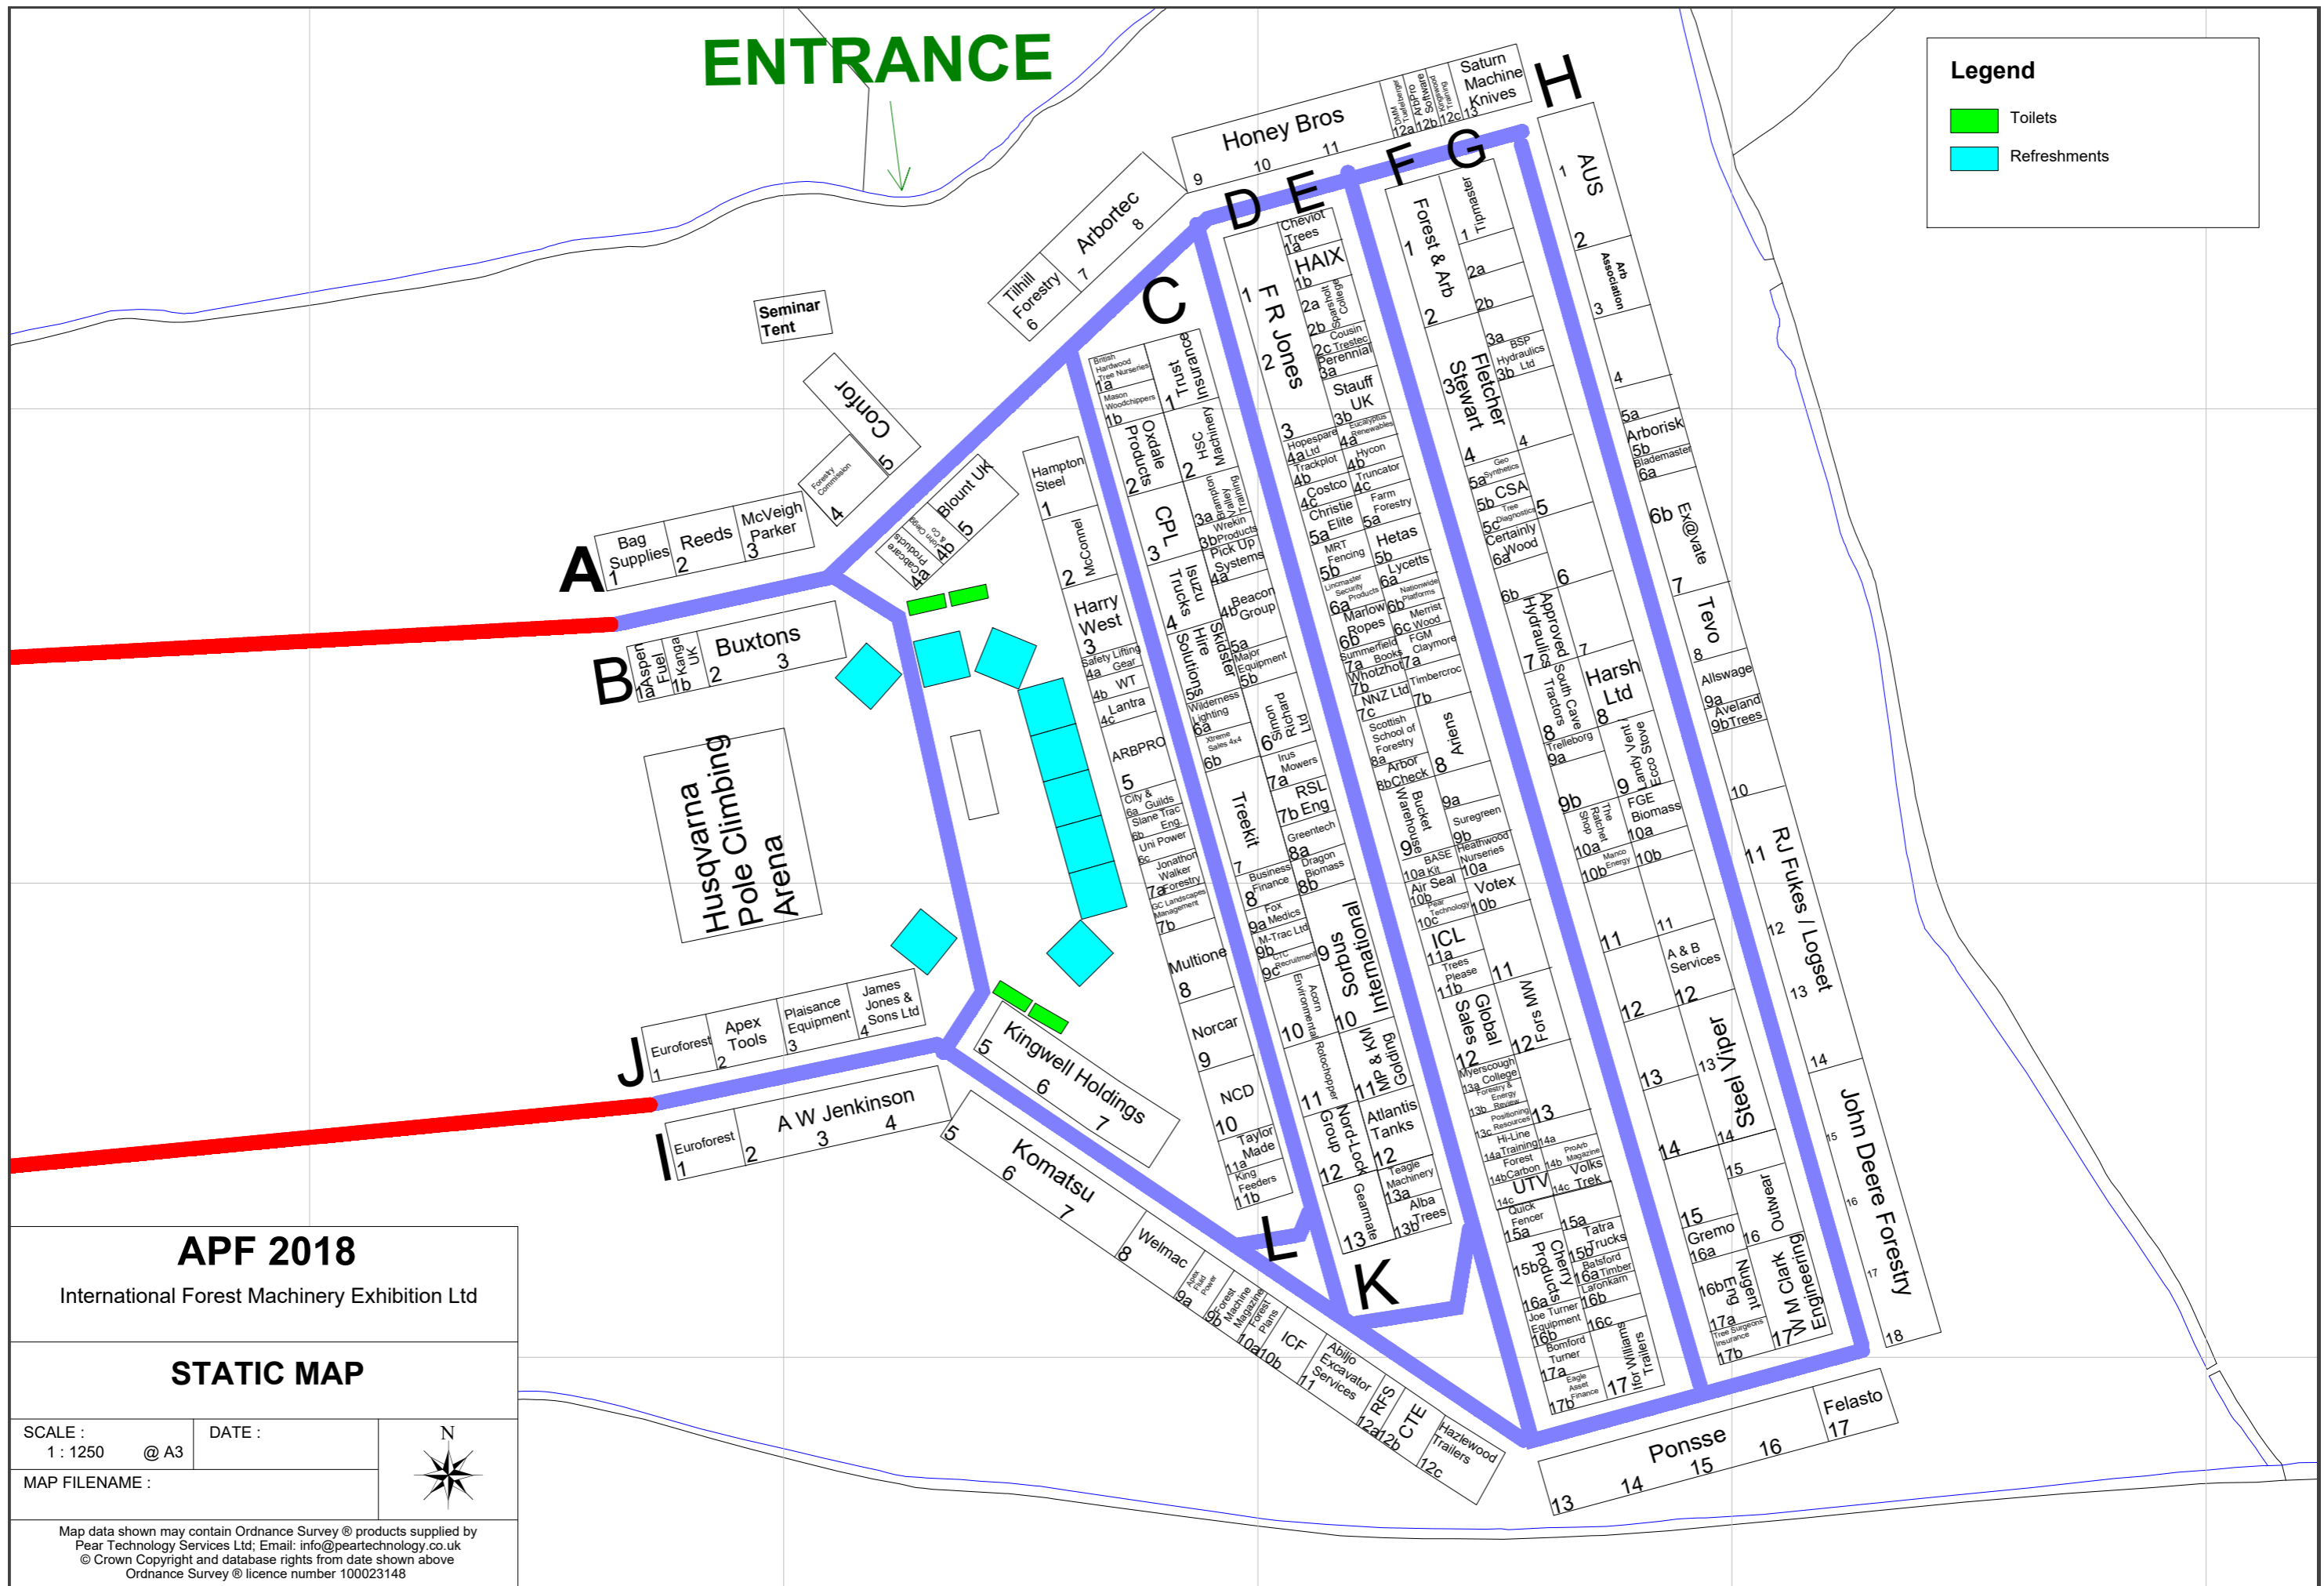

ENTRANCE

Legend

- Toilets
- Refreshments

APF 2018
International Forest Machinery Exhibition Ltd

STATIC MAP

SCALE : 1 : 1250 @ A3 DATE :

MAP FILENAME :

Map data shown may contain Ordnance Survey © products supplied by Pear Technology Services Ltd; Email: info@peartechology.co.uk © Crown Copyright and database rights from date shown above Ordnance Survey © licence number 100023148